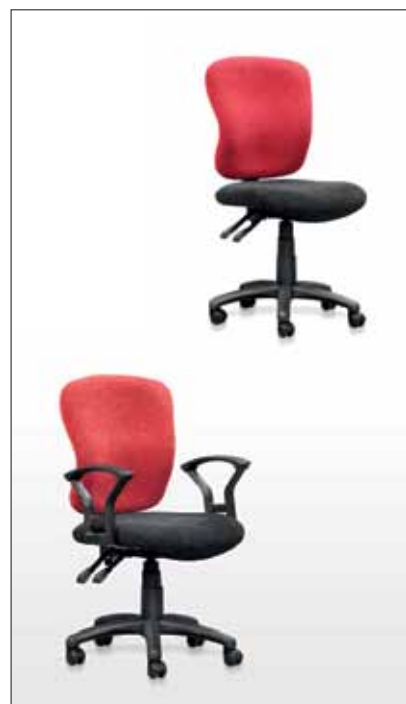

LEGNO

Typist

STANDARD FEATURES

- Independent Back Tilt and Swivel Mechanism
- Nylon Five Star Base
- Backrest Height Adjustment
- Gas Height Adjustment

OPTIONAL

- Various Armrests
- Draughtsman Base with Chrome Foot Ring
- Draughtsman Base with Nylon Foot Ring