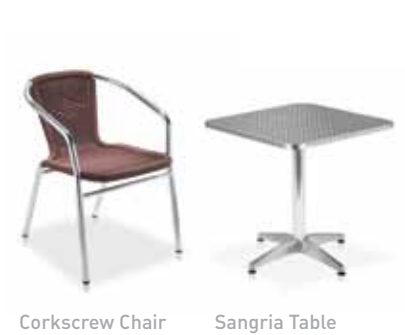

EASY RAIL SYSTEM

- Double Rail System
- End Stopper Included
- Built in Paper Gripper

Chrome Bar Base
Werzalit White Top Kona Bar Chair

Corkscrew Chair Cocktail Chrome Base
Werzalit Wenge Top

Grog Table

Nest Bar Chair

Flamingo Bar Chair

Asteroid Bar Chair

Moon Bar Chair

Corkscrew Chair Sangria Table

Moon Chair

Aluminium Wrapped Over Table Top
- No Edging

Manhattan Chair Diablo Table Cosmopolitan Chair

CANTEEN FURNITURE