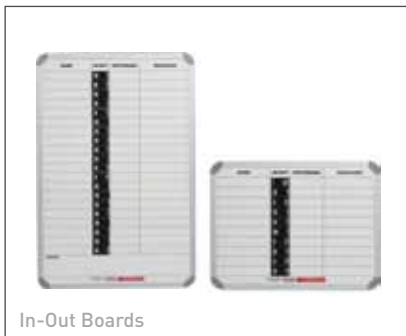

Mobile Tubular legs available in 4 epoxy colours.

ACTIVITY

Utility Visitors Chair

White Board Non-Magnetic

White Board Magnetic

Year Planner Magnetic

Glass Board

In-Out Boards

Revolving Board Mobile

Flipchart Stand Mobile

Flipchart Non-Magnetic / Magnetic

PRESENTATION

When it comes to a company's image, no-one should underestimate the importance of information and communication, both to employees as well as to visitors.