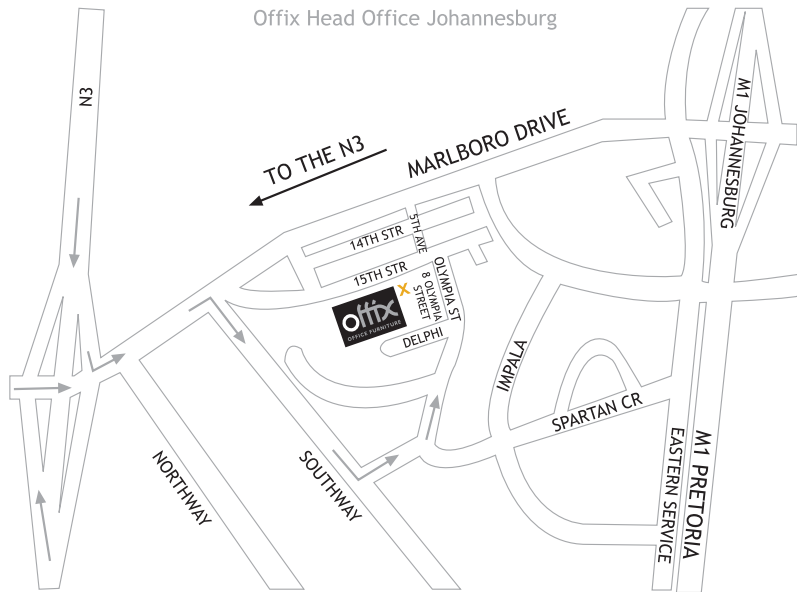

Offix Head Office Johannesburg

Visit our showroom today to see **EEZY** in action!

Offix Office Furniture
Pretoria Branch Opening Soon.

Incredible Solutions Business Park, 8 Olympia Street Eastgate Ext 11, Kelvin, Sandton
T +27 11 555 4800 F +27 11 555 4810 www.offix.co.za